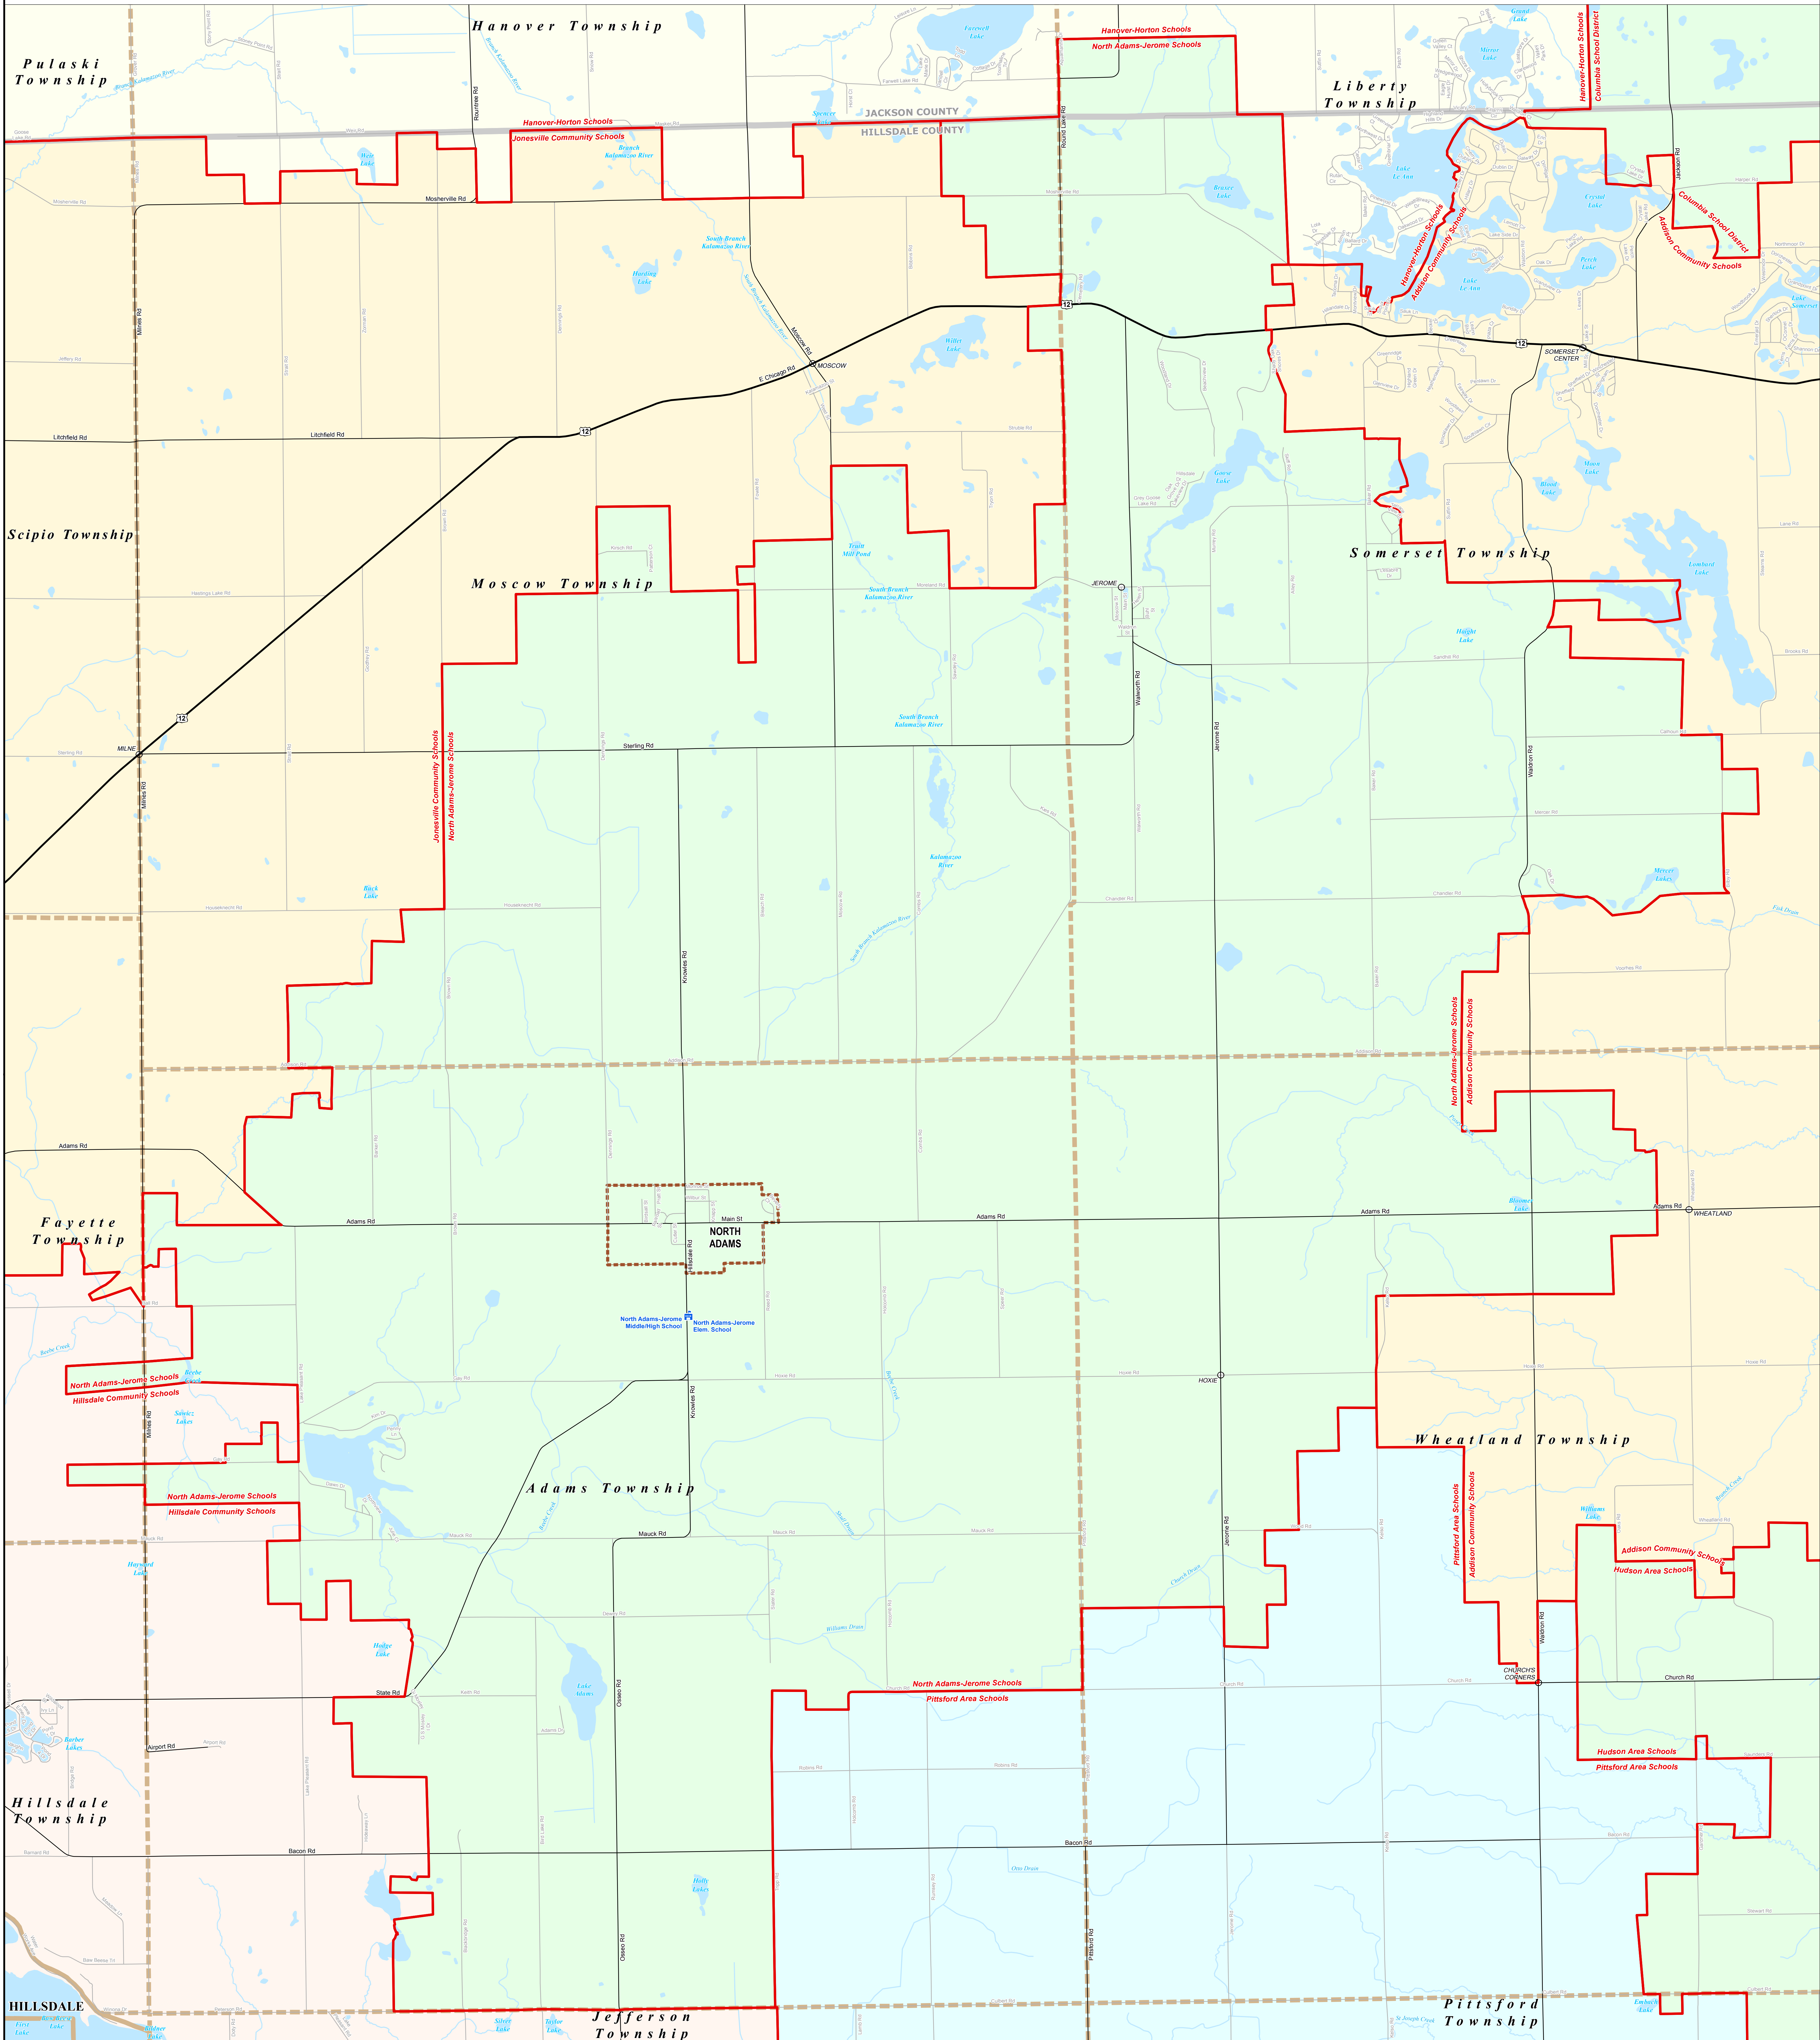

NORTH ADAMS-JEROME SCHOOLS

Hillsdale ISD

0 0.25 0.5 1 Miles

*Note: Non K-12 School Districts identified with Asterisk (*) in Name

11/14/13

Legend	
School District	Unincorporated Place
County	School
City	Water Feature
Township	Freeway
Village	Highway
Census Designated Place	Primary Road
	Local Road
	Railroad
	River, Stream, or Drain

Source: Michigan Geographic Framework, v13a